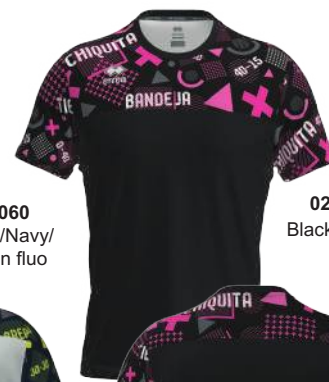

## MANOLO

Singlet  
MUNDIAL

GM2J0C

Sizes:  
S/XXL

GM2J1C

Sizes:  
XS

NORMAL

10060  
White/Navy/  
Green fluo